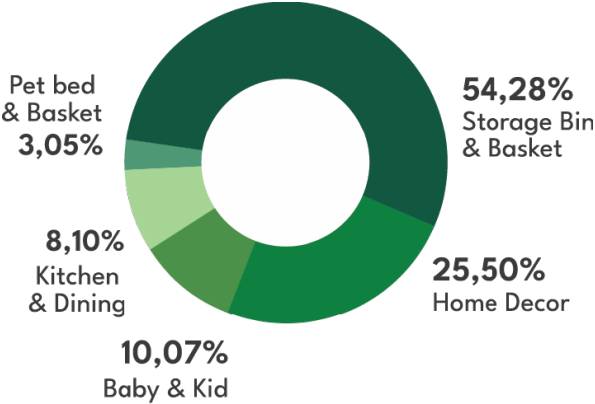

Focuses on handwoven products made from Seagrass, Water Hyacinth and Rattan

Our Strength

Global Presence

Global Presence

Customer Segment

MOQ

100 pcs/SKU or \$1,500 minimum (flexible based on project type).