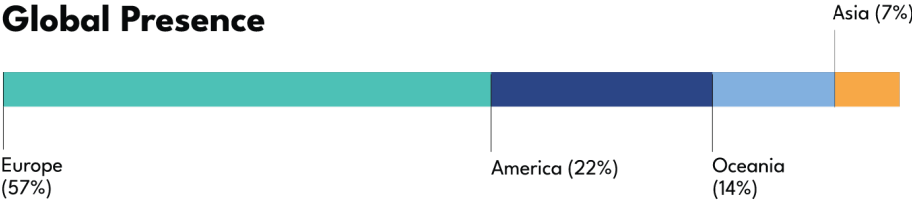

Focuses on handwoven products made from Seagrass, Water Hyacinth and Rattan

Our Strength

Global Presence

Global Presence

Customer Segment

MOQ

100 pcs/SKU or \$1,500 minimum (flexible based on project type).