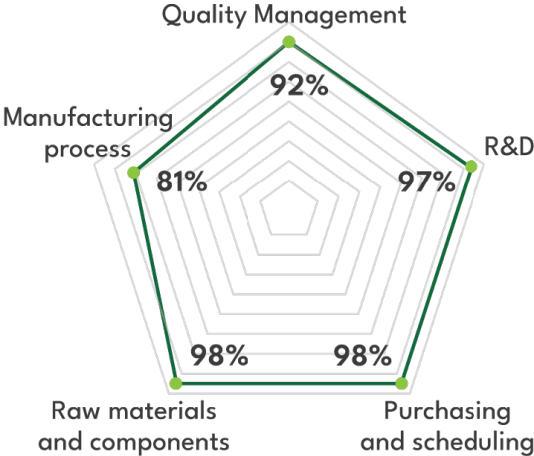

Our Capability

We have our own factory based in Chương Mỹ, Hà Nội along with 30 partnership factories.

Focuses on handwoven products made from Seagrass, Water Hyacinth and Rattan