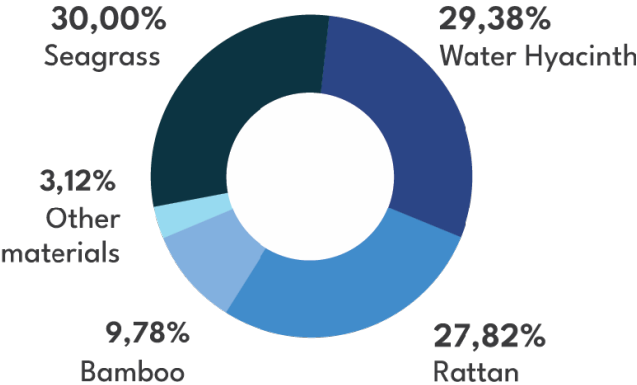

Focuses on handwoven products made from Seagrass, Water Hyacinth and Rattan

Our Strength

Global Presence

Global Presence

Customer Segment

MOQ

100 pcs/SKU or \$1,500 minimum (flexible based on project type).